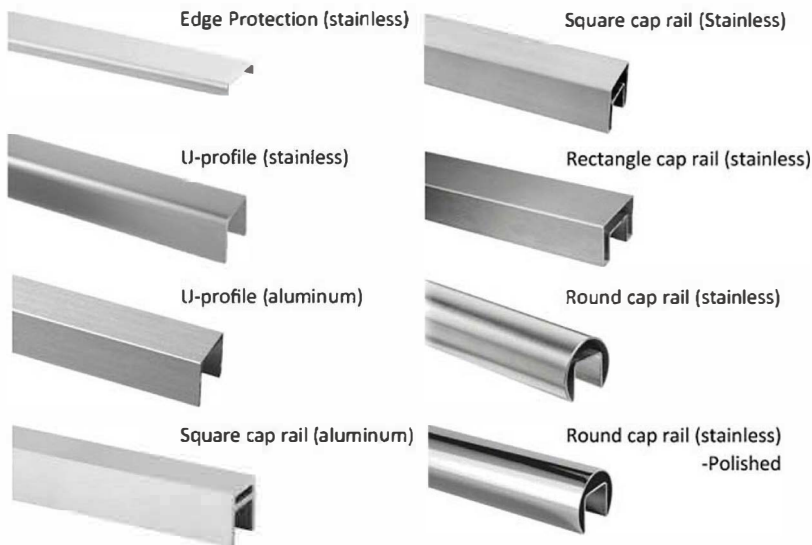

Eastern Metal Supply

Glass Base Shoe Systems

Glass base shoe systems for residential and commercial
 Create stunning frameless glass railings that maximize views.
 Base shoe and caprail bending available. Glass supply optional.

EASY GLASS SMART

EASY GLASS MAX

Light to medium use

Extremely heavy

Adjustable Disc System

Safety Wedge System

1/2"-11/16" Glass

27/32"-1-1/4" Glass